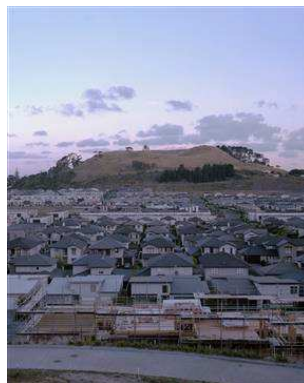

**JAMES K. LOWE**

Return To The Soil

List of works

Untitled 2, 2015/2015/1/9 [includes two artist copies] size variable  
500 x 400 mm

Untitled 3, 2015/2015/1/9 [includes two artist copies] size variable  
500 x 400 mm

Untitled 1, 2015/2015/1/9 [includes two artist copies] size variable  
825 x 655 mm

Untitled 4, 2015/2015/1/9 [includes two artist copies] size variable  
655 x 825 mm

Untitled 5, 2015/2015/1/9 [includes two artist copies] size variable  
900 x 1120 mm

Untitled 6, 2015/2015/1/9 [includes two artist copies] size variable  
900 x 1120 mm

Untitled 7, 2015/2015/1/9 [includes two artist copies] size variable  
1120 x 900 mm

4 x 5" negative scanned & printed as Inkjet on Hahnemuehle Photo Rag paper