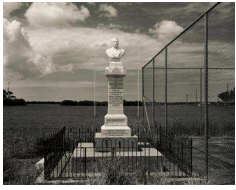

14 *Memorial, Okaiawa, Taranaki, 28 November 2008/2008/5*
Gelatin silver contact print, gold & selenium toned