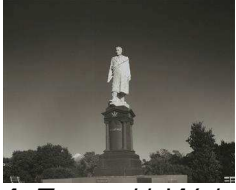

Ruminations in the cloisters: talking about photography

Laurence Aberhart

List of works:

1 Taranaki, Waitara, 20 June 1982/1983/6/6
Gelatin silver contact print, gold & selenium toned